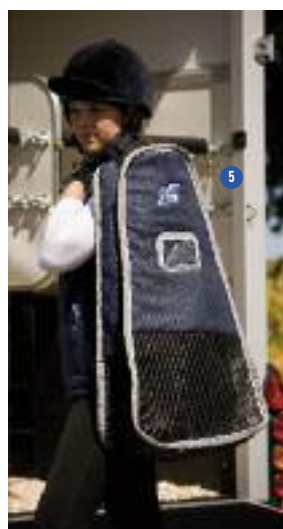

Arrive at the show in style with a range of travel accessories for your horse and tack.

To Order – See pages 4 & 5 for distributor contact details or call direct on 0845 4082 505

1 **Fleece Travel Rug.** Keep your horse warm in winter and cool in the summer when travelling with this breathable polar fleece travel rug. **£30.50**

Part Number	Size	Part Number	Size
B0171-50	5'0" / 60"	B0171-53	5'3" / 63"
B0171-56	5'6" / 66"	B0171-59	5'9" / 69"
B0171-60	6'0" / 72"	B0171-63	6'3" / 75"
B0171-66	6'6" / 78"	B0171-69	6'9" / 81"
B0171-70	7'0" / 84"	B0171-73	7'3" / 87"

Measuring:
Measure in a straight line from the centre of the horse's chest, around the shoulder to the furthest point of the hind quarters.

2 **B0175 Tailguard.** Easily fitted tailguard can be used with or without a tail bandage. Protects the tail and dock whilst the horse is in transit. A D ring at the top enables attachment to a rug or surcingle if required. **£10.50**

3 **Travel Boots.** A set of four, tough hard wearing fabric travel boots with nylon lining and padding. Provides impact protection for the horses fore and hind limbs. Three wide straps prevent the boots from slipping down. Scuff plates fitted to the bottom provide extra protection. **£34.80**

Part Number	Size
B0172-PONY	Pony
B0172-COB	Cob
B0172-FULL	Full

4 **B0174 Saddle Carrier.** Protect your saddle from knocks and scrapes with this nylon padded saddle carrier. Two-way zip closure and sturdy handles for carrying means it is ideal for keeping your saddle clean and protected whilst in transit and storage. **£26.10**

5 **B0173 Bridle Bag.** Keep your bridle, clean, tidy and together in this must have bag, designed with a mesh bottom to allow the leather of the bridle to breathe and stay in perfect condition. Ideal for using whilst in storage and travelling. **£17.40**