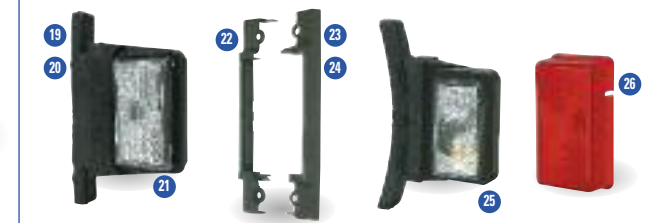

POSITION & OUTLINE MARKER LAMPS

19	P06785 Front position lamp. Fits to straight sections of roof channel on horseboxes. With integral front reflector and 1.3 metres of cable coloured for RH function. £10.00
20	P06786 Front position lamp. Fits to straight sections of roof channel on horseboxes. With integral front reflector and 1.3 metres of cable coloured for LH function. £10.00
21	P067851 Front lens & reflector. For our channel mounting front position lamps. £8.35
22	P067852 Mounting base. Two of these are required to convert lamp P06785 or P06786 (Position lamp and reflector) to surface mounting (as used on boxvan trailers). £3.40
23	P06787 Front Outline marker lamp. Mounts directly onto the curved roof channel on livestock trailers, With 5 metres of cable coloured for RH function. £11.00
24	P06788 Front Outline marker lamp. Mounts directly onto the curved roof channel on livestock trailers, With 5 metres of cable coloured for LH function. £11.00
	P06787/R Rear Outline marker lamp. Mounts directly onto the curved roof channel on livestock trailers, With 5 metres of cable coloured for RH function. £11.00
	P06788/R Rear Outline marker lamp. Mounts directly onto the curved roof channel on livestock trailers, With 5 metres of cable coloured for LH function. £11.00
25	P067871 Front outline lens. For our roof mounting outline marker lamps. £5.80
26	P067872 Rear outline lens. For our roof mounting outline marker lamps. £5.80
27	P0713 Bulb. £0.80