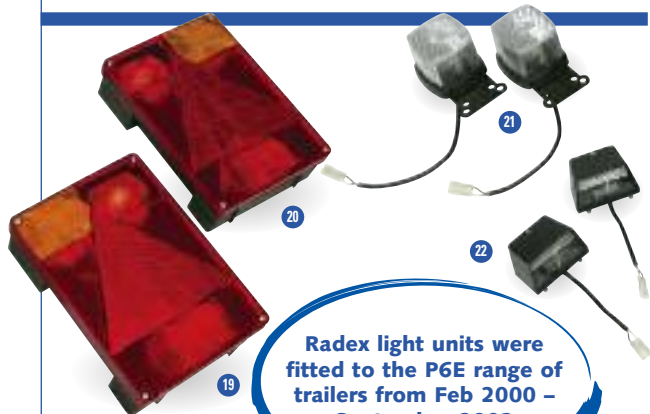

5 P0732 2 core cable. Flat section cable for low wattage applications such as side marker or interior lamps - per metre. **£0.45**

P0745 2 core cable. Round section 2core cable black/white specifically designed for side marker or tail light wiring - per metre. **£0.55**

6 P0730 Terminal strip. 12 Way screw connector strip for lighting repairs or extensions. **£9.50**

7 P0727 Scotch Lock. **£0.25**

8 P1023 Cable clip. Fits into a pre-drilled hole and accepts up to 8mm round cable, many other uses. **£0.65**

18 P0680 Socket gasket. Provides a seal behind 12N or 12S Sockets, includes tail for cable sealing. **£0.75**

B0084 Socket cover **£1.10**

Radex light units were fitted to the P6E range of trailers from Feb 2000 - September 2003