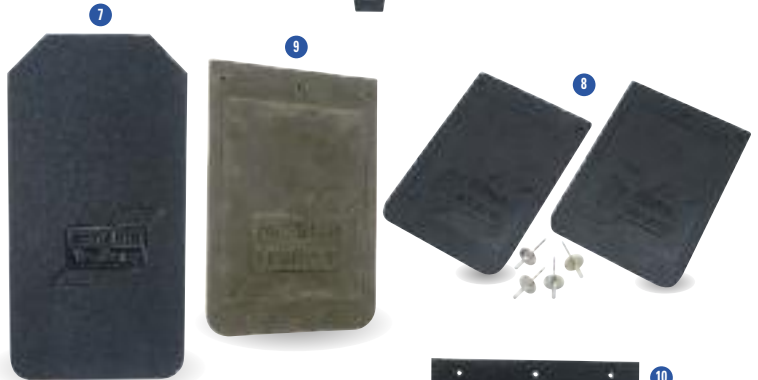

12	C00476 Single bracket. Front or rear support bracket for many trailers with tandem mudguards and 13" wheels.	£4.50
13	C00477 Single bracket. Front or rear support bracket for many trailers with tandem mudguards and 16" wheels.	£5.00